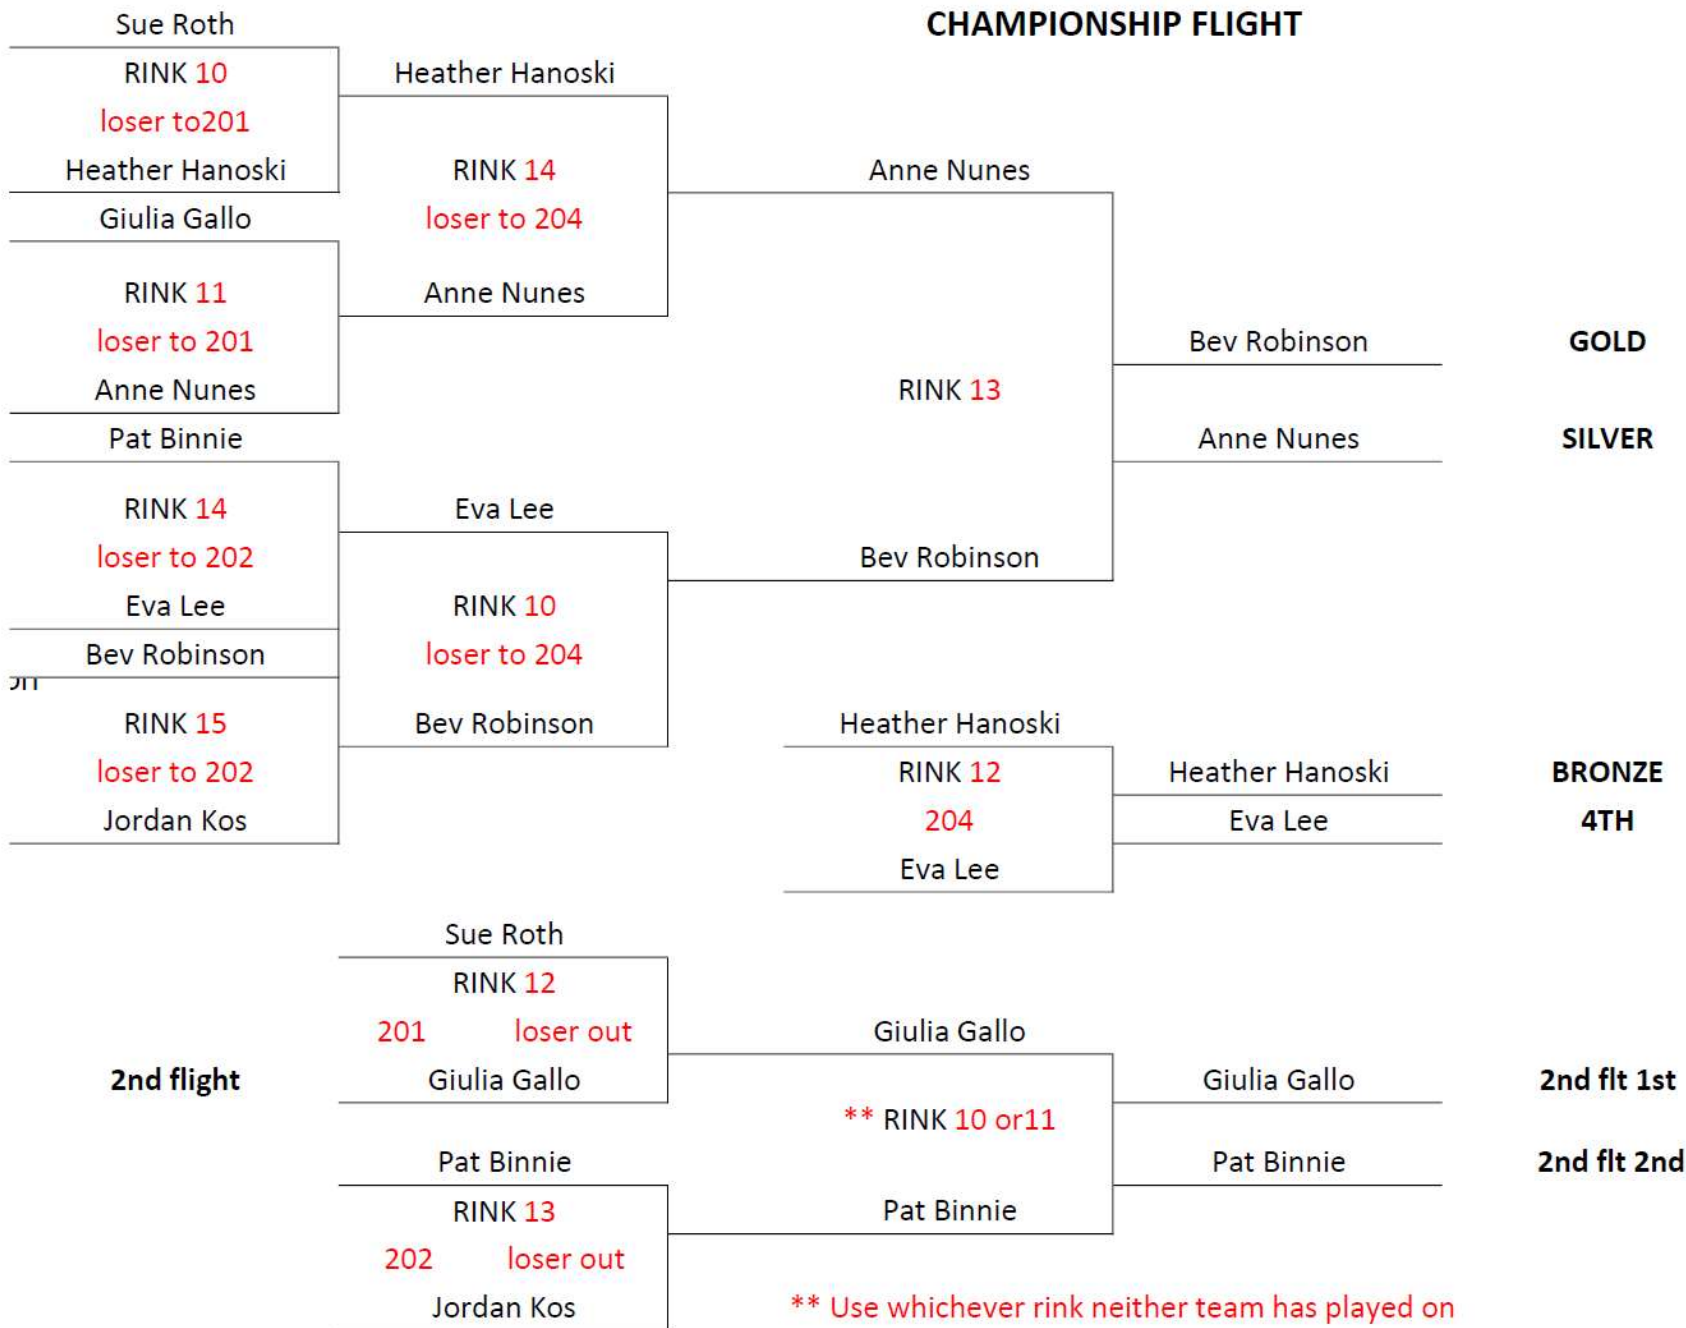

Sixth Flight

- 1st: Dee McSparran
- 2nd: Angie Irwin

Joan, Joanne, Janice

Jan, Tricia, Leona

Becky, Inger

Dee, Angie

2025 SCD Open Women's Singles

CHAMPIONSHIP FLIGHT