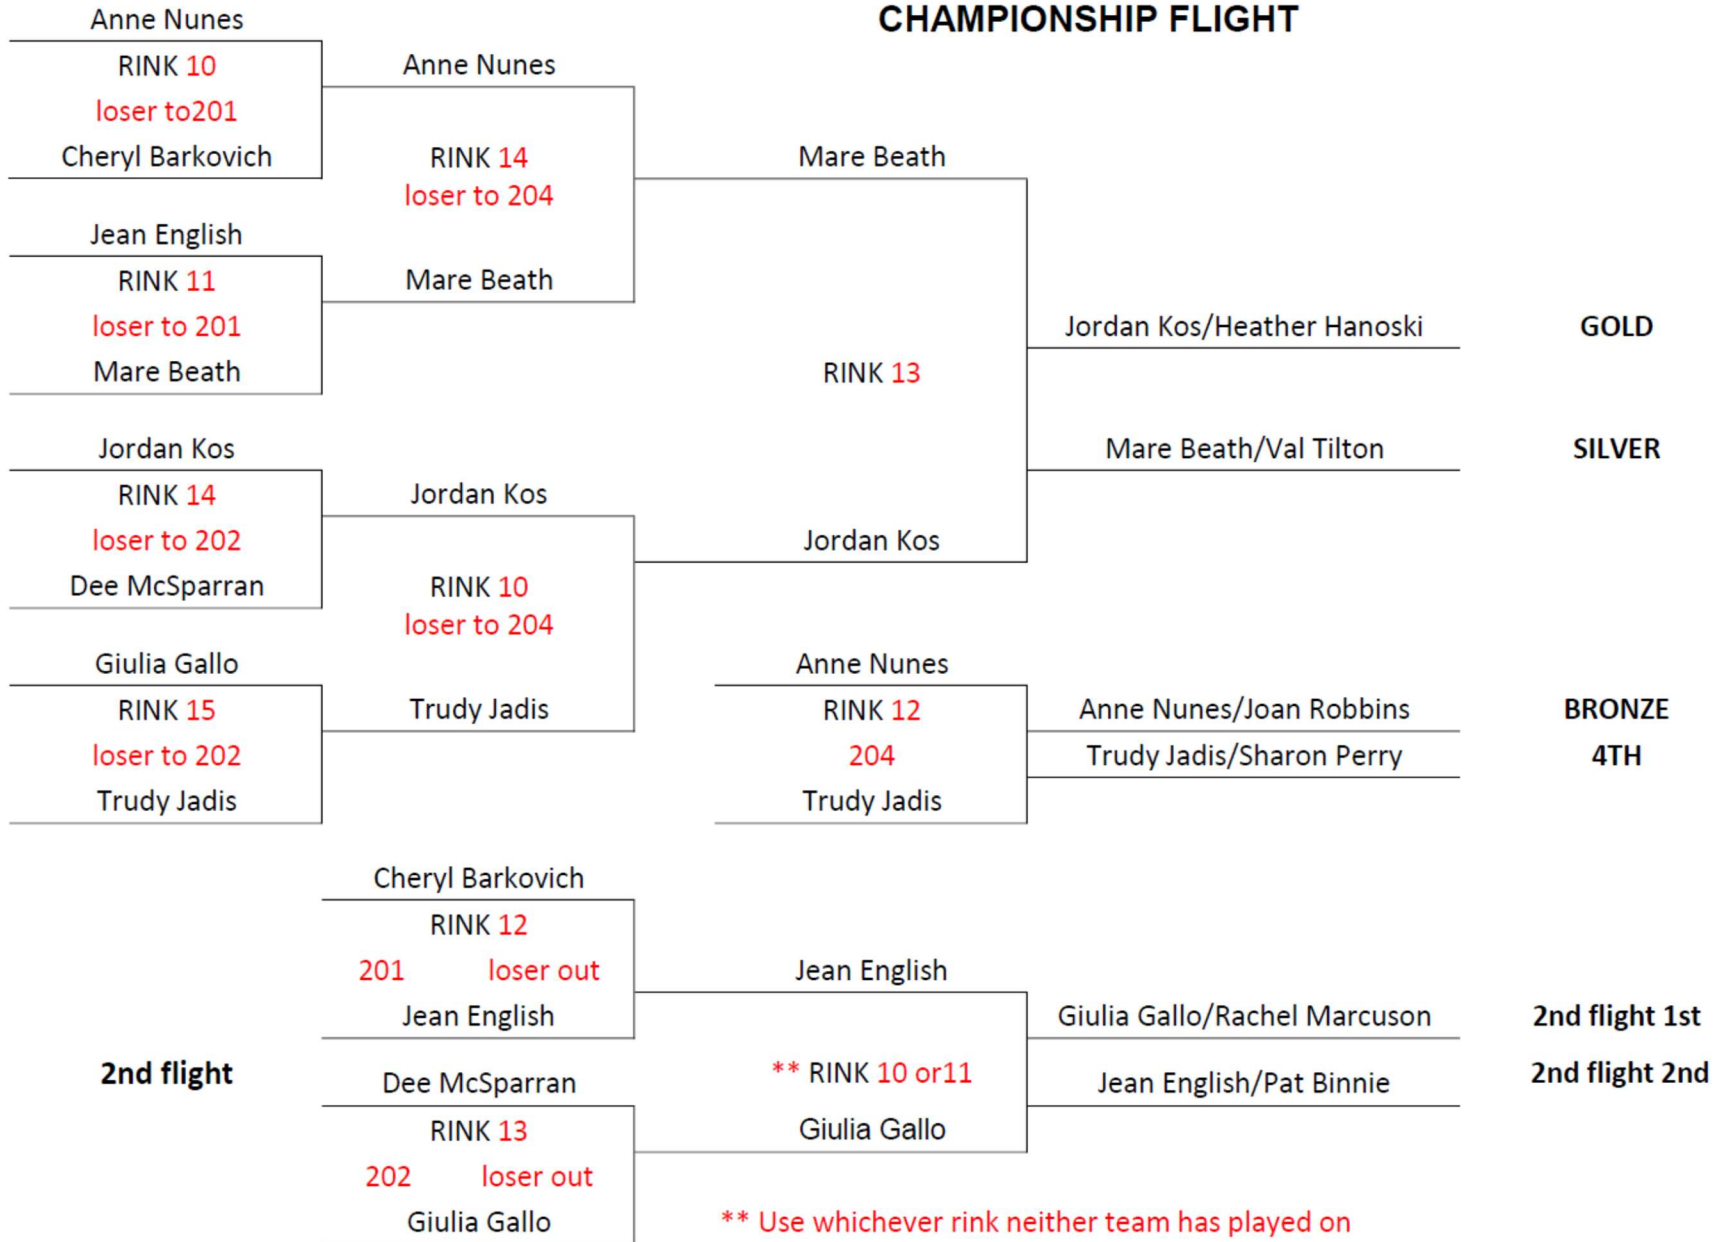

CHAMPIONSHIP FLIGHT