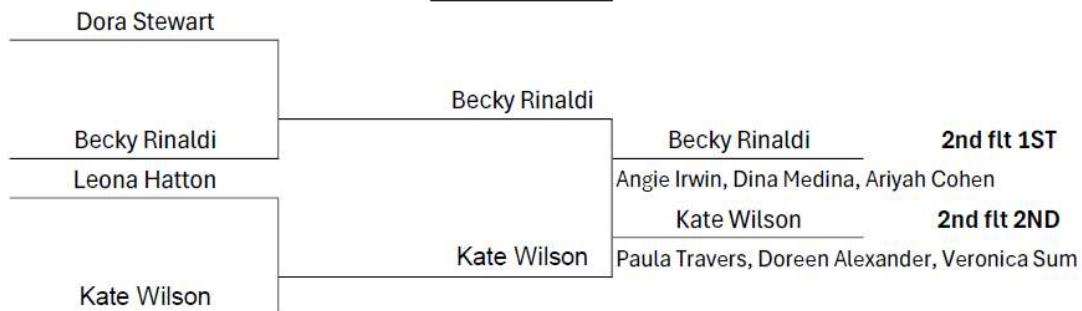

2025 SCD Women's Open FOURS

CHAMPIONSHIP FLIGHT

2nd Flight

3rd Flight

Mare Beath, Jolynn Geglia, Jackie Carden, Val Tilton **3rd flt 1ST**
 Mary Spease, Alex Vanden Bos, Manya Urane, Tricia Quan **3rd flt 2ND**