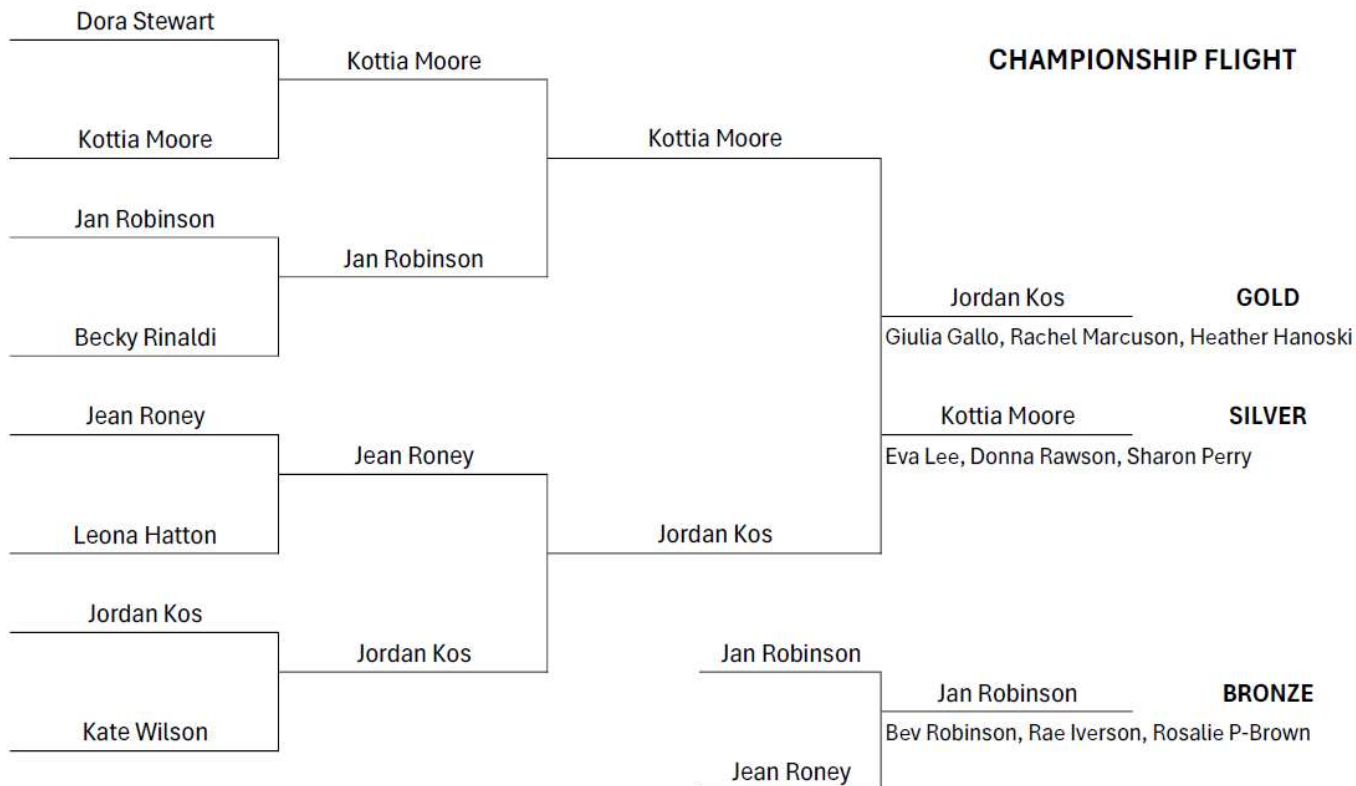

Fourth Flight

- 1st: Anne Nunes, Joan Robbins, Emalee Bowles, Melanie Vizenor

Becky, Angie, Dina, Ariyah

Kate, Paula, Doreen, Veronica

Jackie, Mare, Val, Jolynn

Alex, Tricia, Mary, Many

Melanie, Joan, Anne, Emalee

2025 SCD Women's Open FOURS

CHAMPIONSHIP FLIGHT

2nd Flight

3rd Flight

Mare Beath, Jolynn Geglia, Jackie Carden, Val Tilton **3rd flt 1ST**
 Mary Spease, Alex Vanden Bos, Manya Urane, Tricia Quan **3rd flt 2ND**