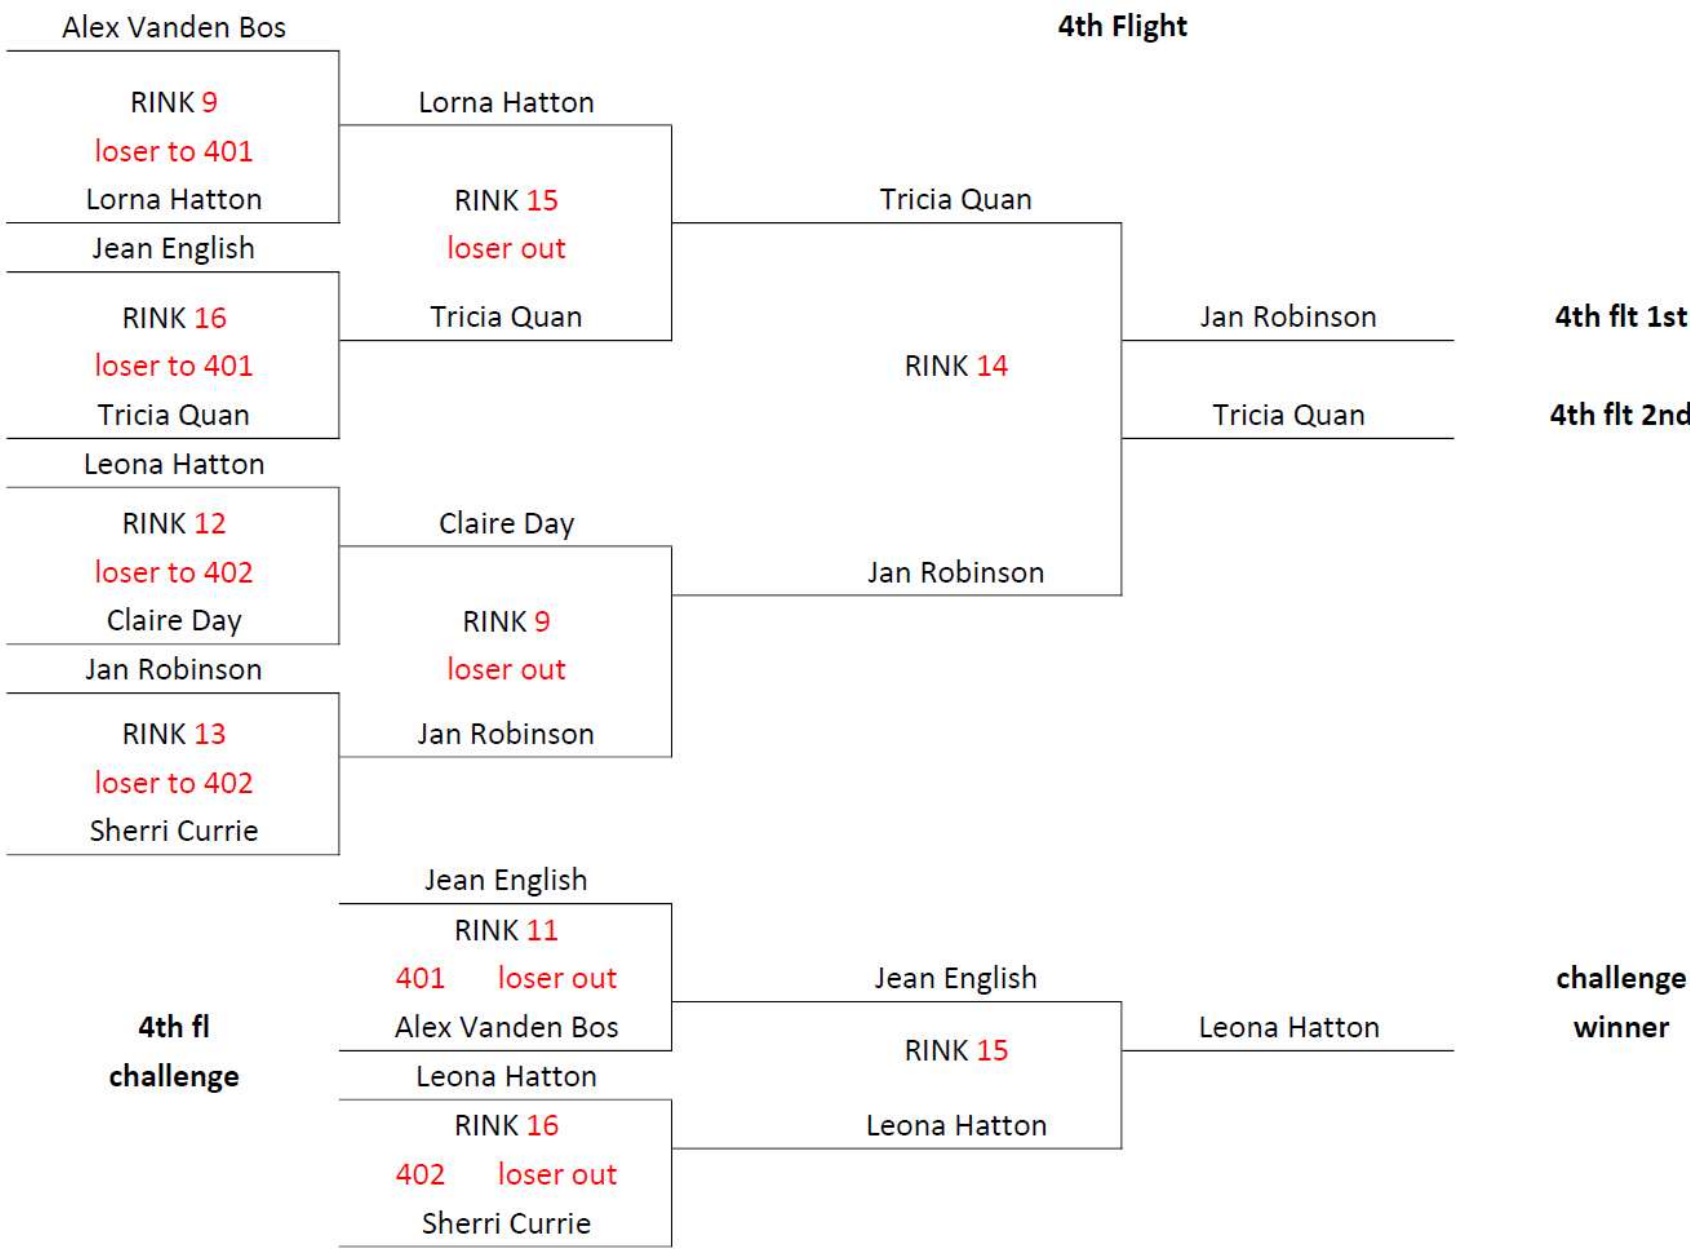

Sixth Flight

- 1st: Dee McSparran
- 2nd: Angie Irwin

Joan, Joanne, Janice

Jan, Tricia, Leona

Becky, Inger

Dee, Angie

2025 SCD Open Women's Singles

CHAMPIONSHIP FLIGHT