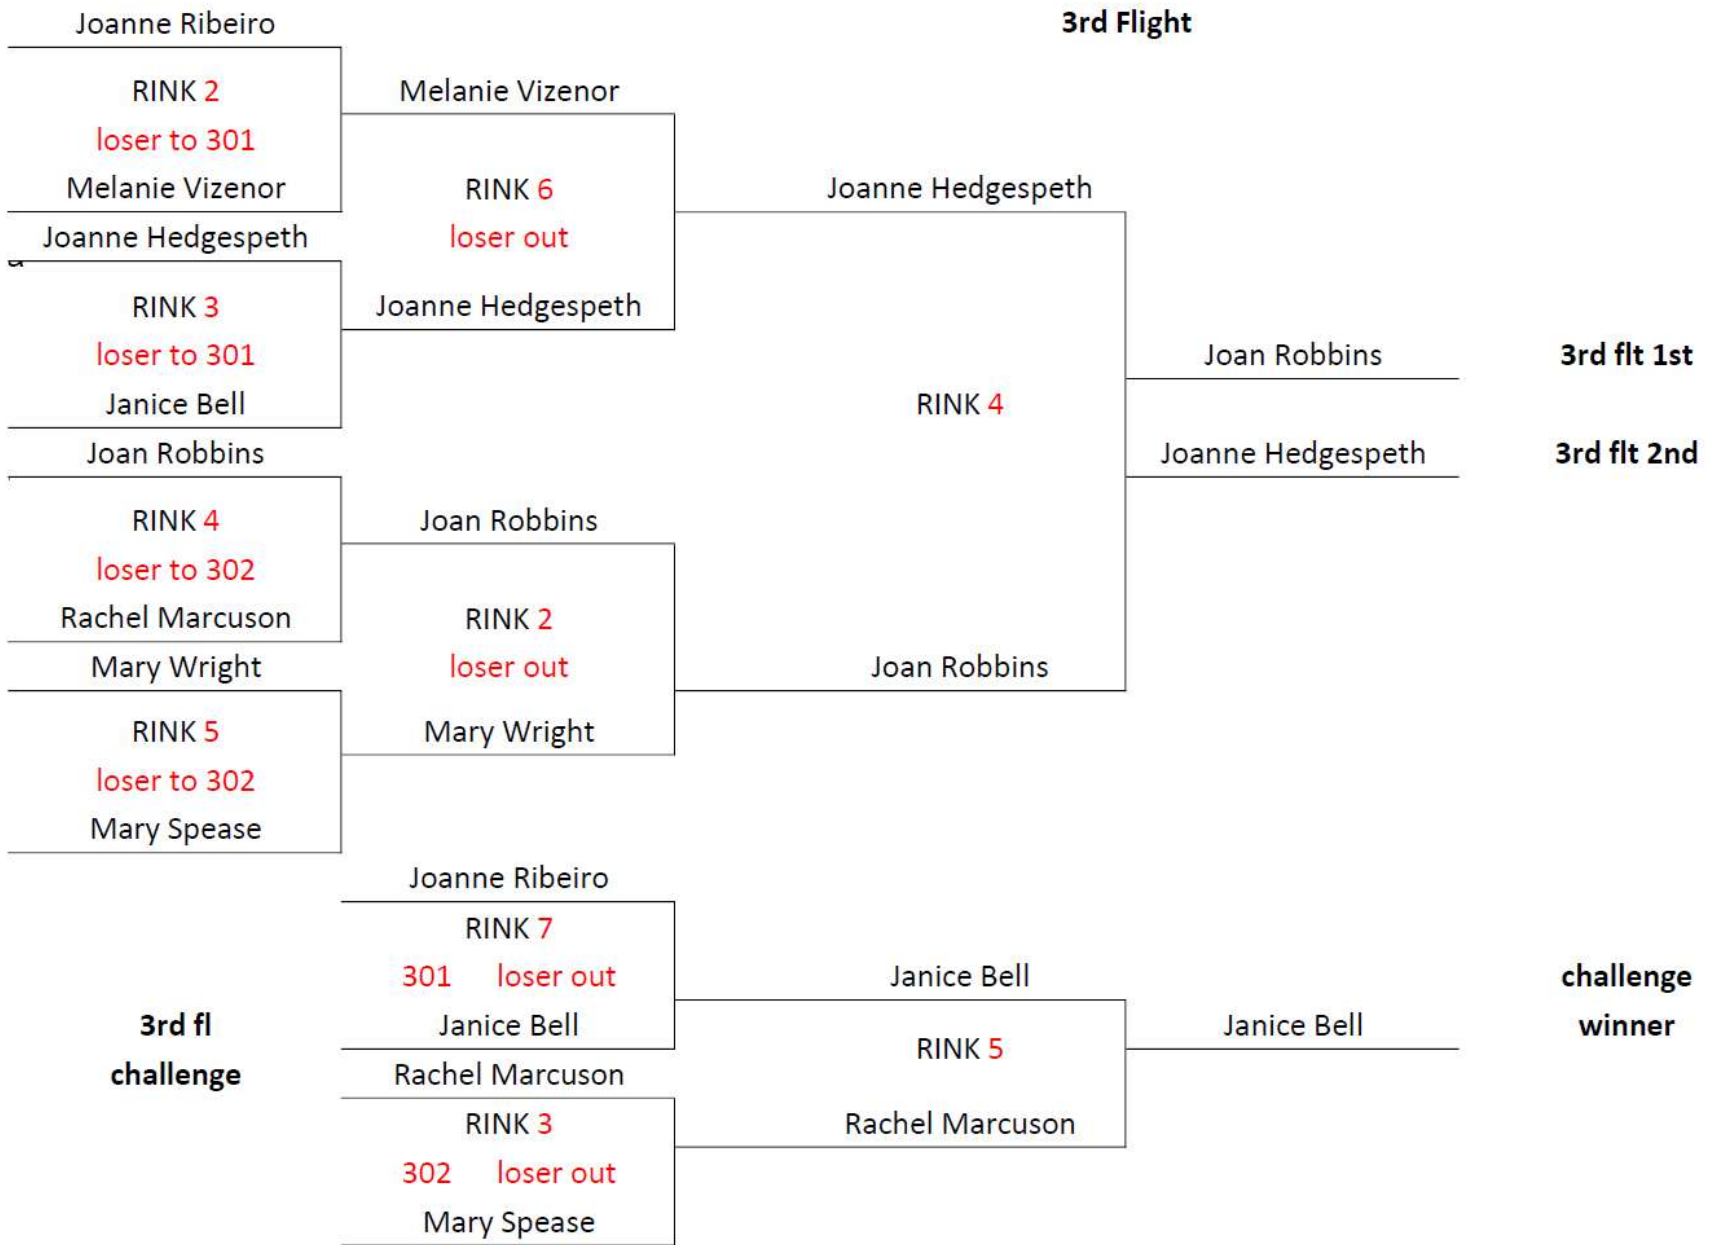

Sixth Flight

- 1st: Dee McSparran
- 2nd: Angie Irwin

Joan, Joanne, Janice

Jan, Tricia, Leona

Becky, Inger

Dee, Angie

2025 SCD Open Women's Singles

CHAMPIONSHIP FLIGHT