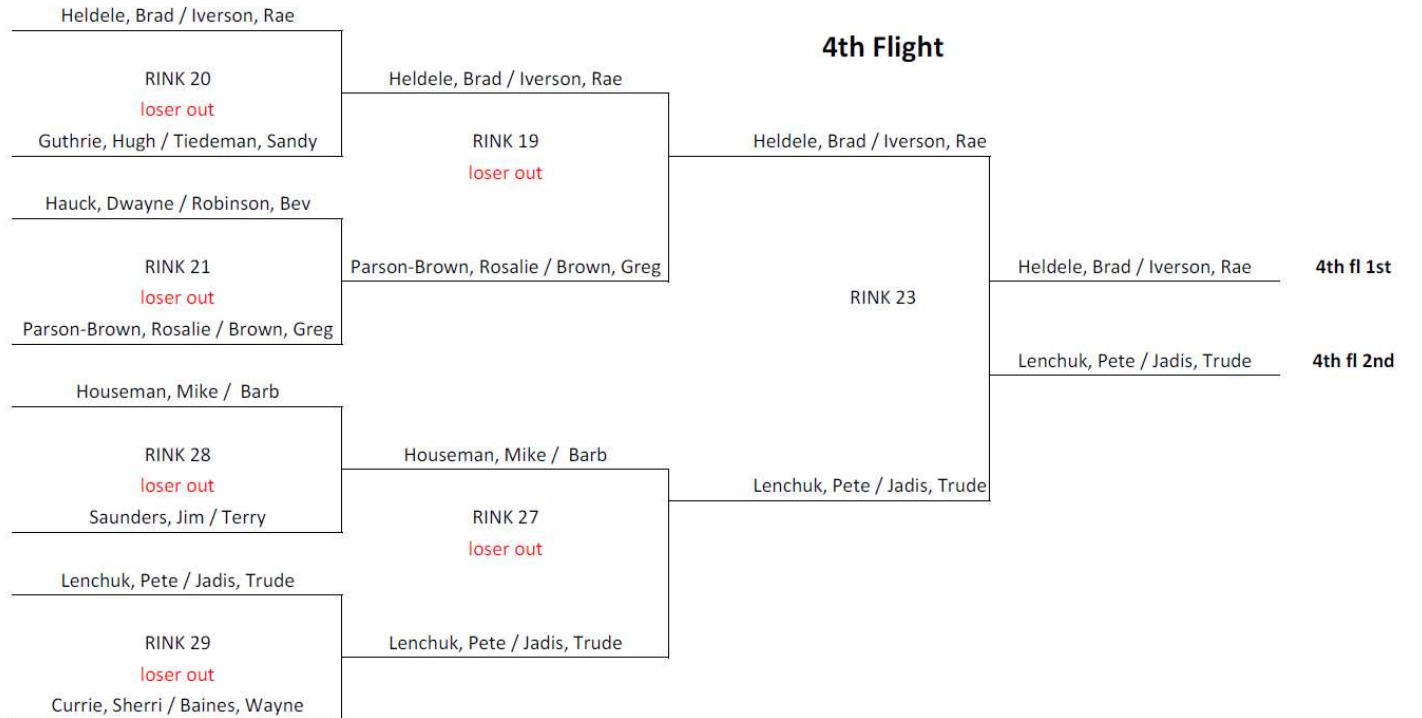

Heather & Darrell
2nd - 3F

Brad & Rae
1st - 4F

Pete & Trude
2nd 4F

Claire & Steve
1st - 5F

Championship Flight

** Use whichever rink neither team has played on

3rd Flight

4th Flight