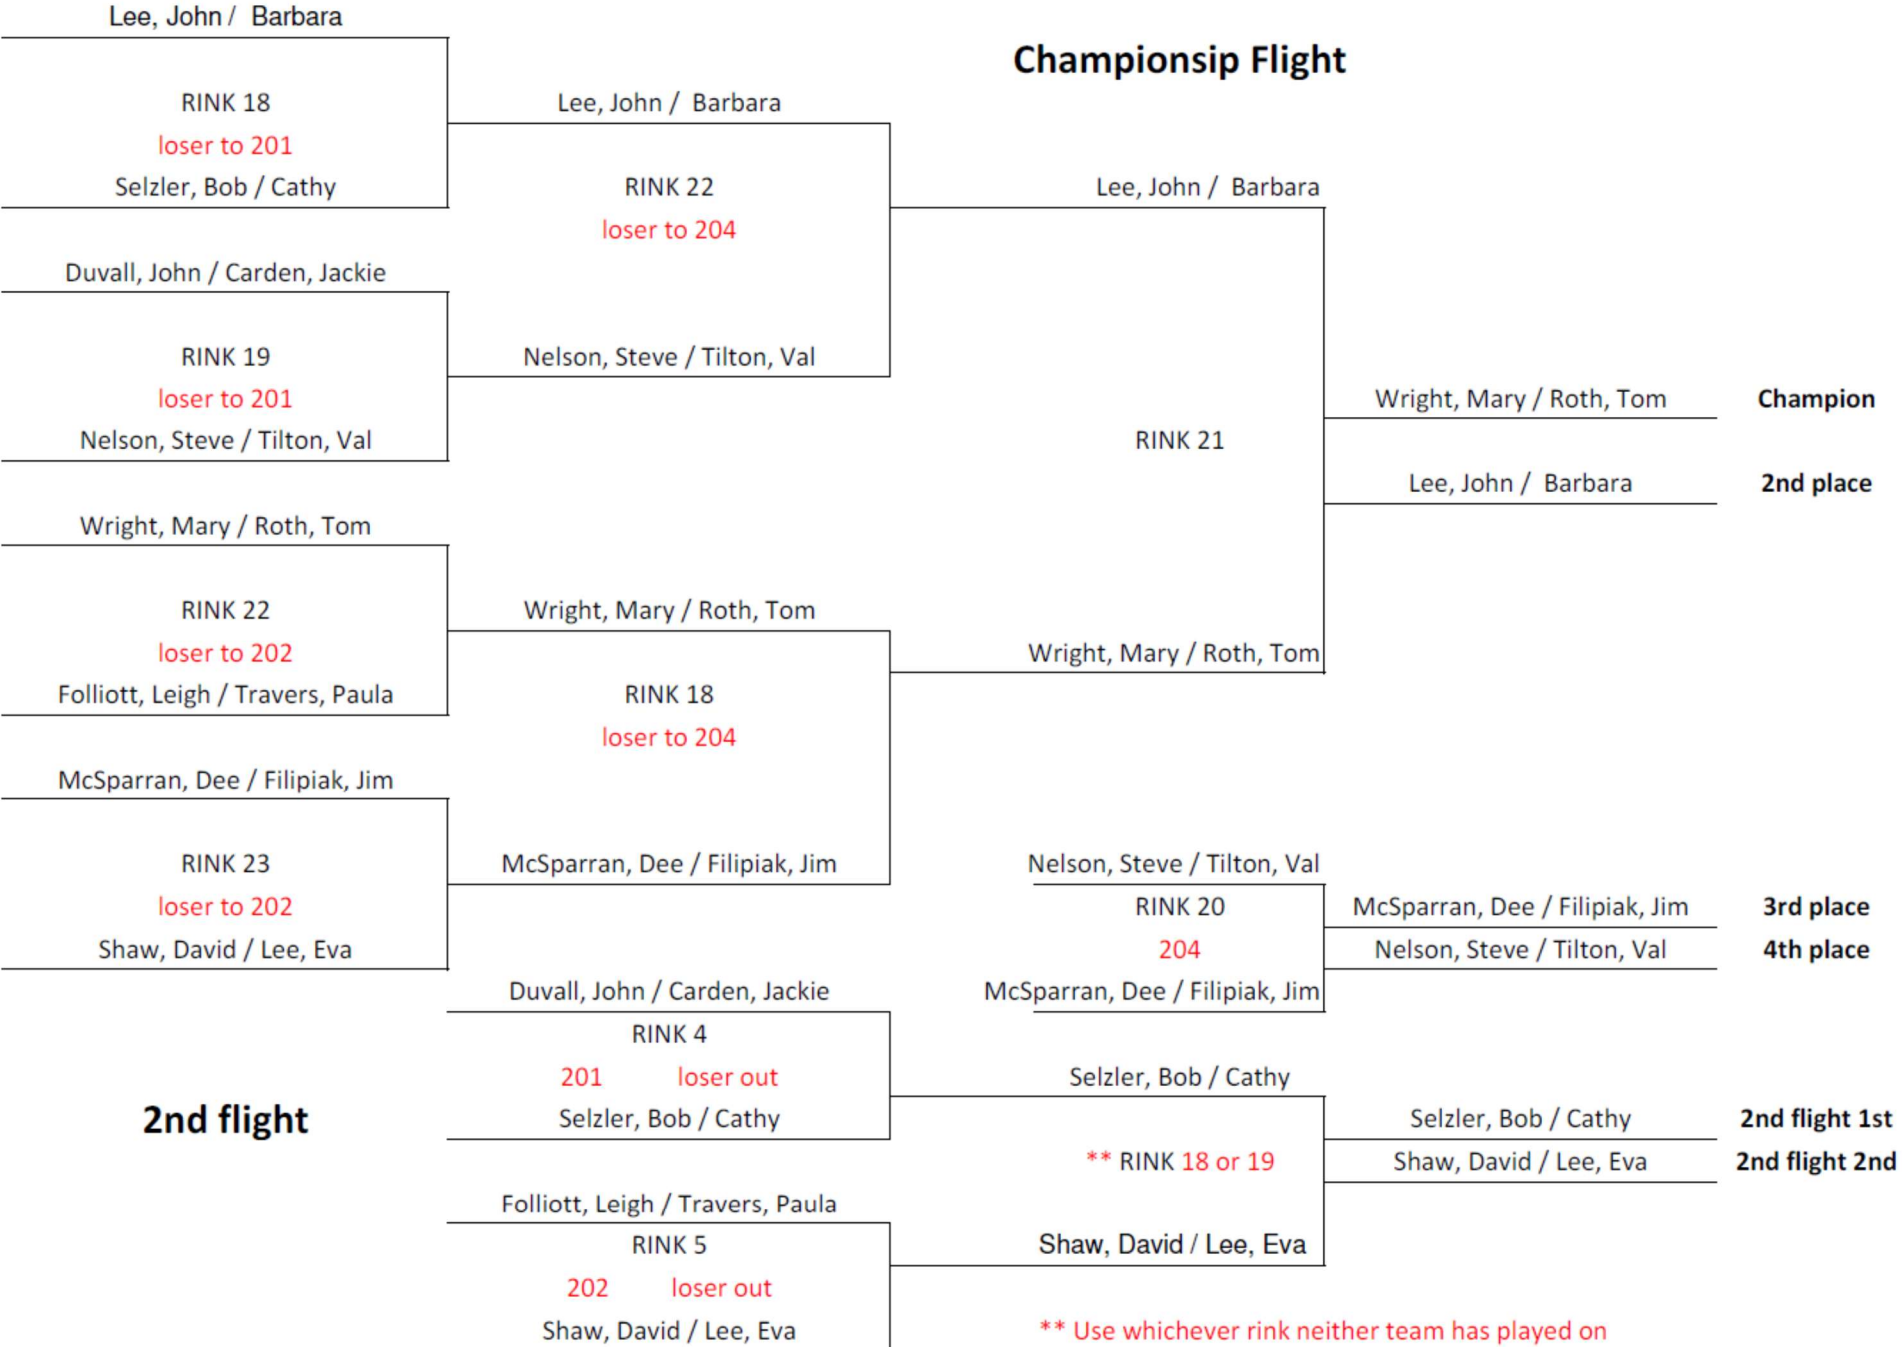

Heather & Darrell
2nd - 3F

Brad & Rae
1st - 4F

Pete & Trude
2nd 4F

Claire & Steve
1st - 5F

Championship Flight

** Use whichever rink neither team has played on

3rd Flight

4th Flight