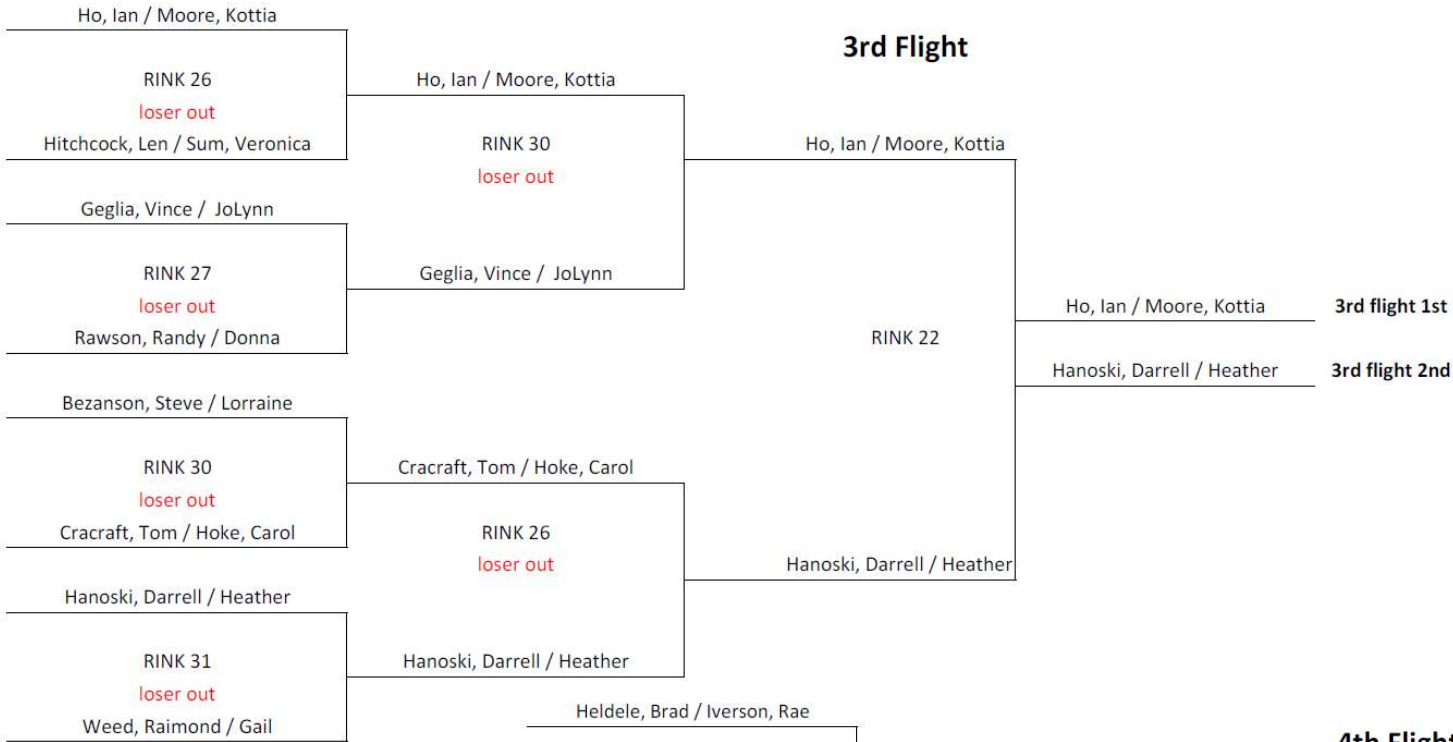

Heather & Darrell
2nd - 3F

Brad & Rae
1st - 4F

Pete & Trude
2nd 4F

Claire & Steve
1st - 5F

Championship Flight

** Use whichever rink neither team has played on

3rd Flight

4th Flight